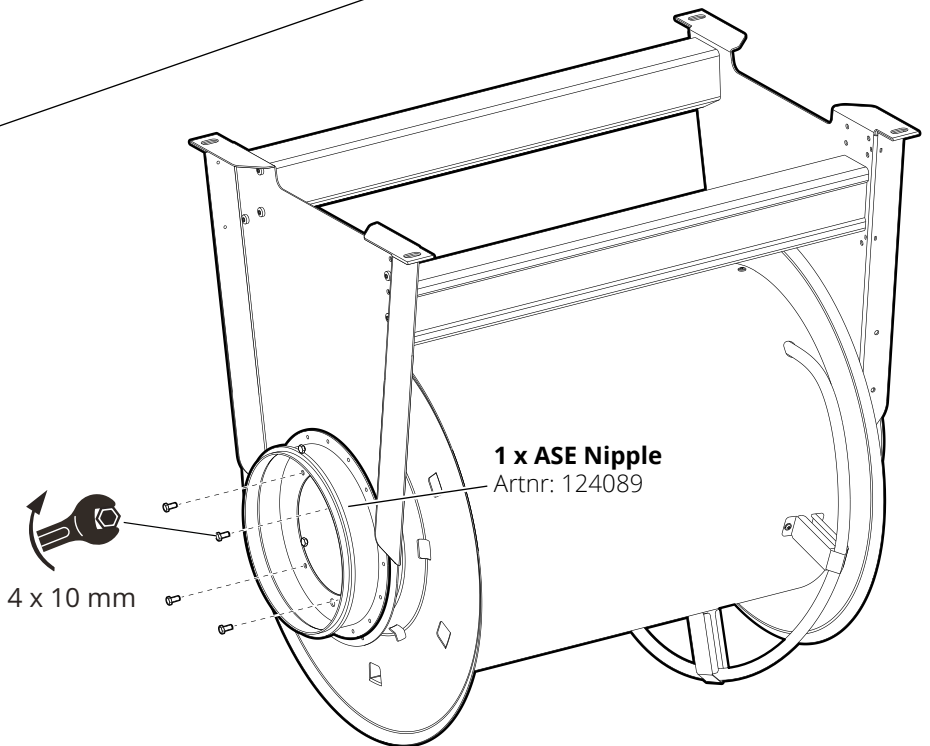

6 x Screw 4.2x14
Artnr: 110260

4* x Screw M10
Artnr: 9900471

4* x Washer
Artnr: 138520

4* x Locking nut
Artnr: 100108

* LG 0: 2 x

1

2

3