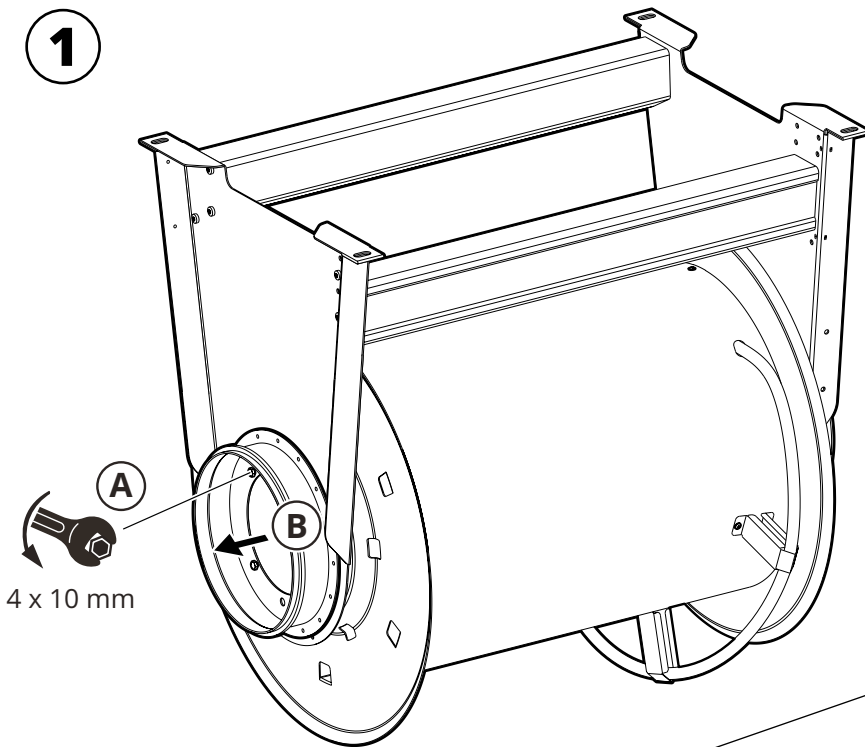

6 x Screw 4.2x14
Artnr: 110260

4* x Screw M10
Artnr: 9900471

4* x Washer
Artnr: 138520

4* x Locking nut
Artnr: 100108

* LG 0: 2 x

1

2

3