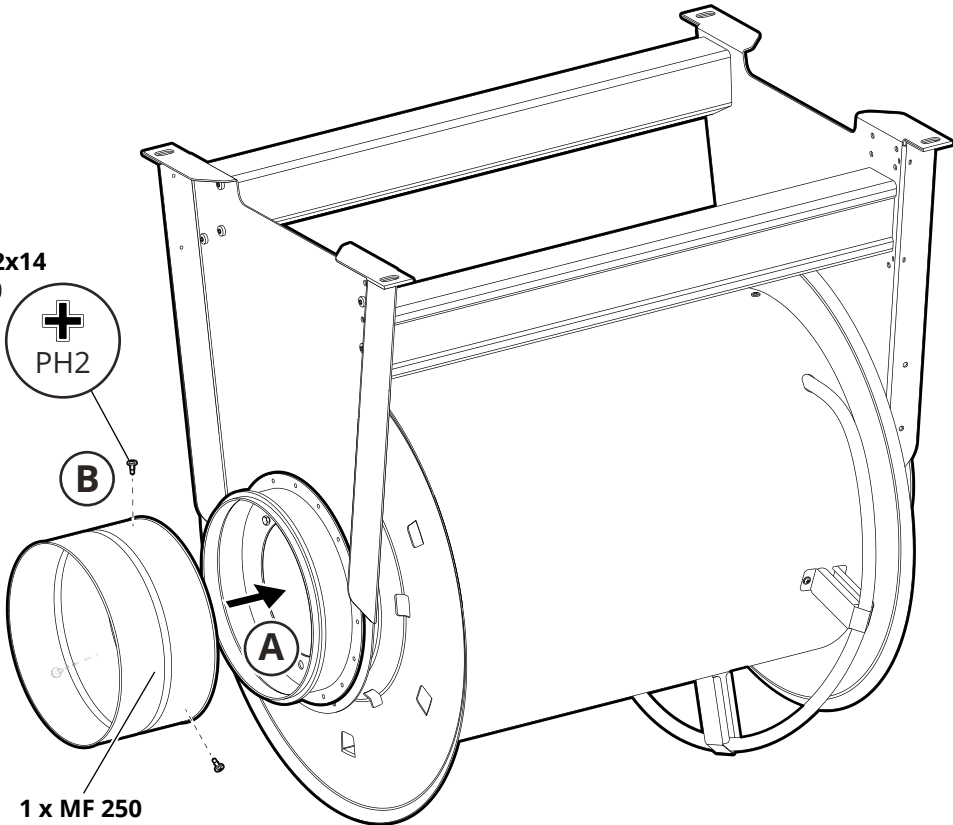

3

3 x Screw 4.2x14
Artnr: 110260

B

A

1 x MF 250
Artnr: 124018